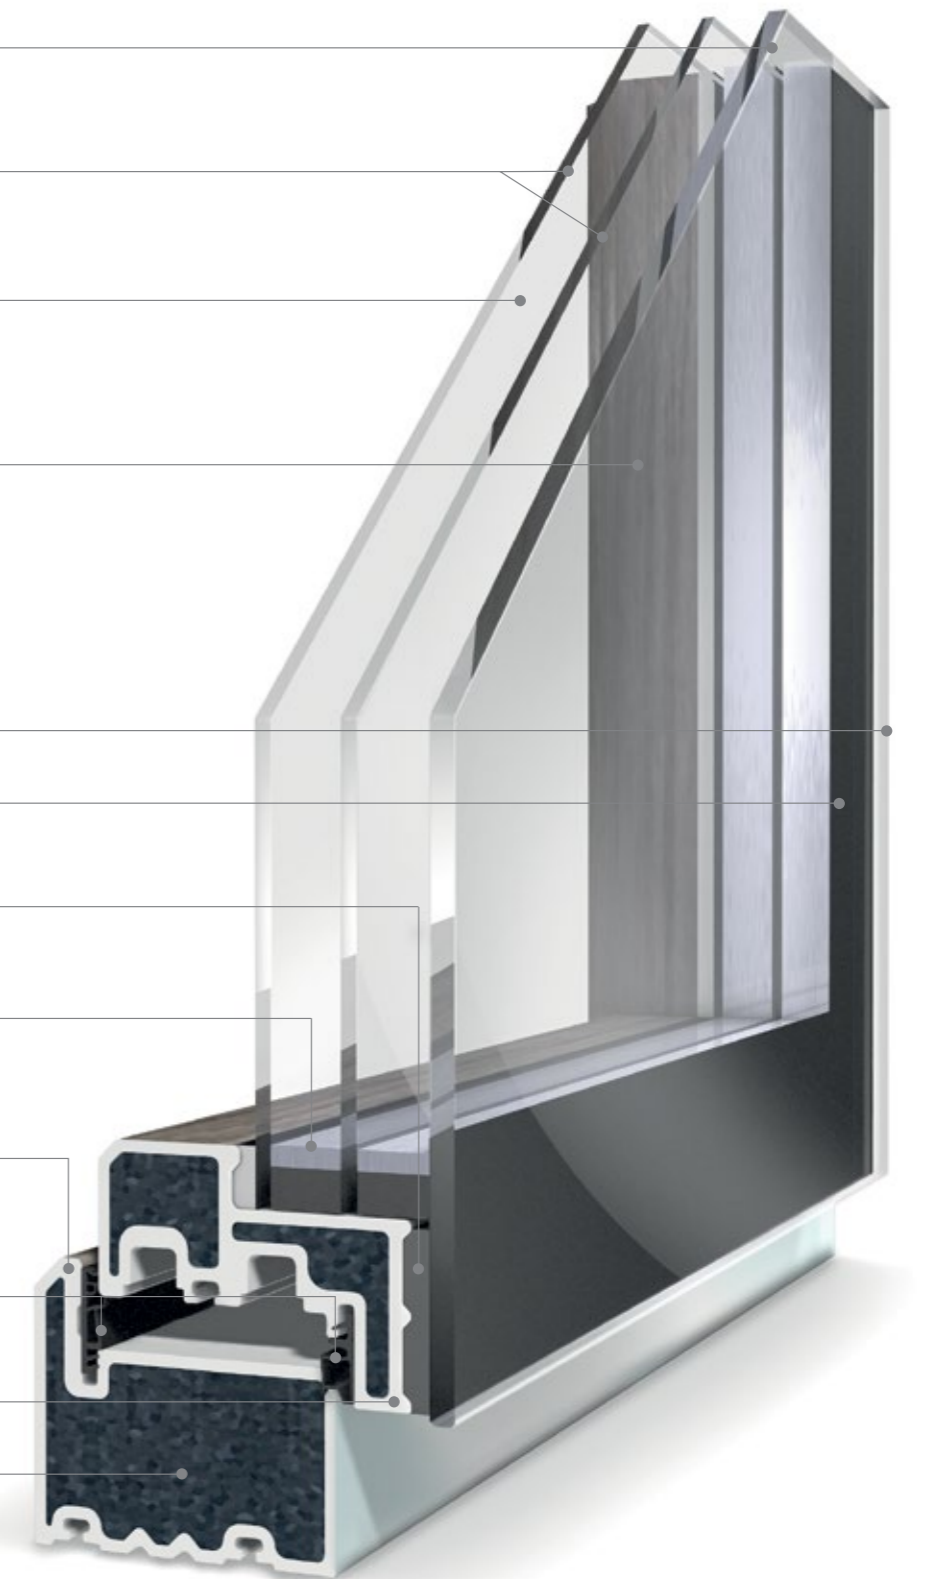

Energy efficiency that lasts.

This is a world that is constantly changing. That's why we didn't want to waste our energy creating another double or triple glazed window. Lumi doesn't just look different, it performs differently too.

A 50mm unit with triple glazed, fully insulated, toughened glass, is supported by a sturdy internal glass-fibre, high density, closed cell structure, that allows for larger than average glazed areas. With no joints, no painted surfaces, no connected materials, there's nothing to maintain, nothing to corrode and no external weak points.

6mm Kitemarked low iron extra clear toughened glass.

4mm Kitemarked toughened glass.

Triple glazed 50mm insulated glass unit.

Exterior grade Renolit foil. Authentic timber finish with no maintenance.

Highly polished edge.

Ceramic colour border. Fused in toughening furnace at 700°C.

High strength structural adhesive.

Edgetech warm edge Super Spacer with built in energy saving.

Glass-fibre profile. Exceptionally strong and durable with low thermal conductivity.

Double gasket seal for excellent thermal performance and noise reduction.

Double rebate stormproof design.

Foam insulation for extra energy efficiency.